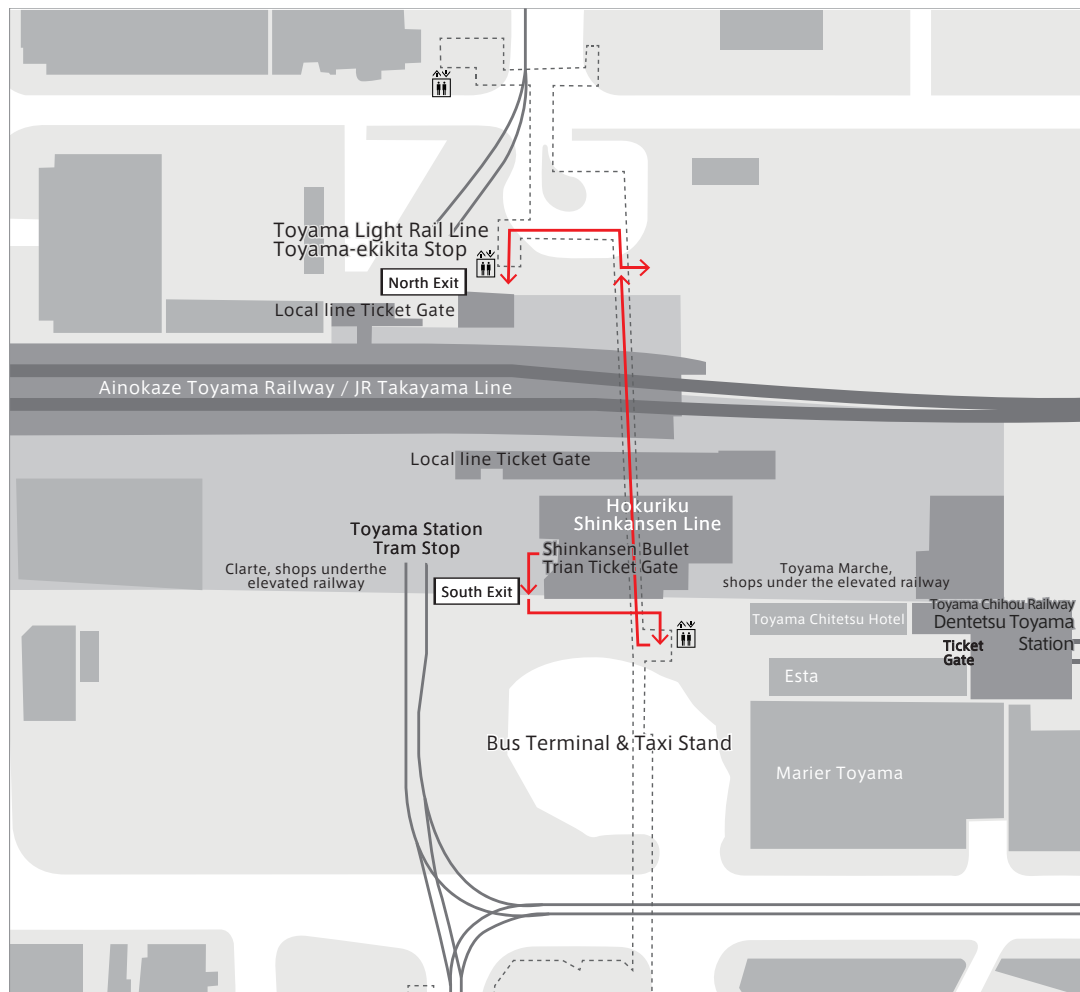

How to get to the North Exit from the South Exit (Bullet Train Exit) of the JR Toyama Station

1. From the Shinkansen Bullet Train ticket gate, walk left and exit the station from the South Exit.
2. From the exit, walk left. You will see the underpass entrance on your right / the bus terminal side. Take the stairs or elevator down to the underpass
3. Walk right about 200m.
4. Take the stairs on your right short of the Underground Square, or walk to the Underground Square and take the elevator or stairs on your left to the 1st floor, then you will arrive at the North Exit of the JR Toyama Station.